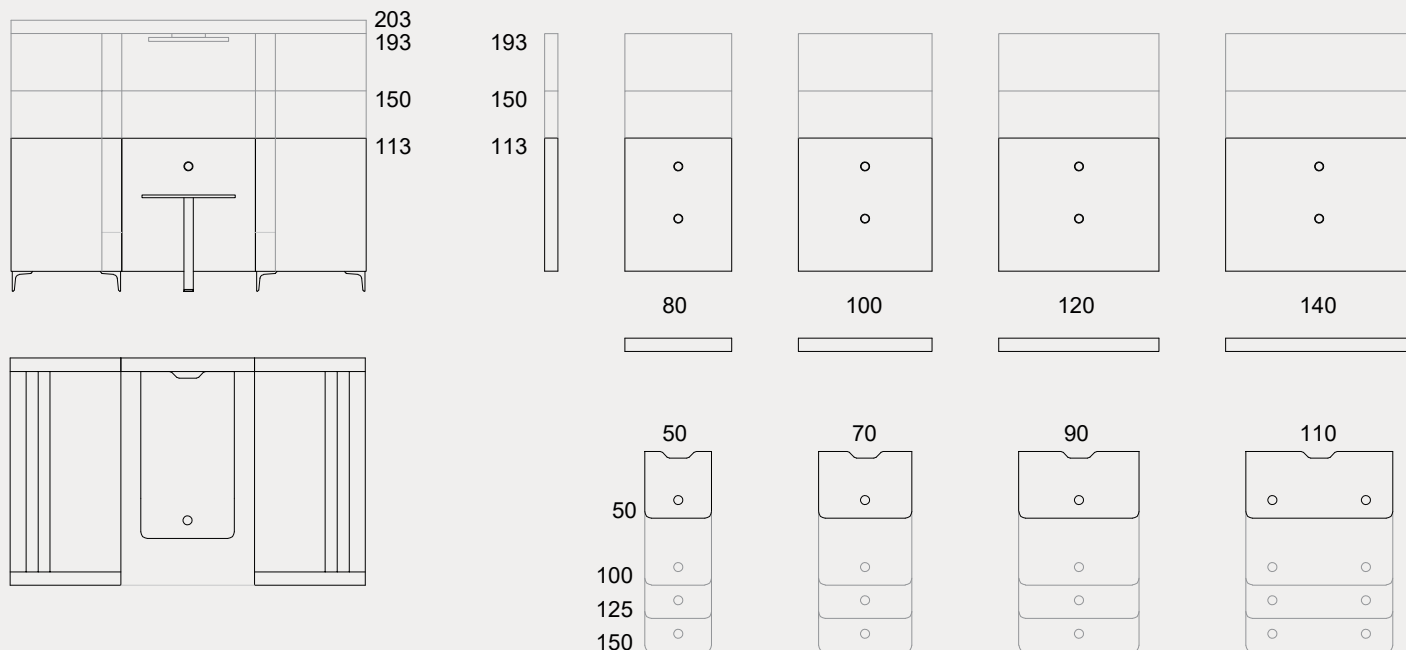

186

cara high

studio deberenn

isolated and relaxed sitting

As designers, we believe that Cara Highline is an absolutely stunning and simple design with a touch to fulfill the trends and privacy solutions with minimal design. The target was for all to feel comfortable at home, close your eyes and have a rest, and so the result was amazing. Straight clear lines define the privacy boundaries so the users are partly isolated from the environment. As part of the Cara family, Cara Highline answers the need for privacy in open areas with a link panel addition. You can be in a lounge space, but still feel alone and comfortable while checking your mail or having a phone call.

With its medium and high options, Highline is a perfect and comfy solution. Make your meetings on the pod table, welcome your guests being isolated from the rest of the surrounding. For enhanced privacy, available as a unit, two or three seats sofa both with standard and L arms, Cara High is the ideal product for the modern working environments where personal touchdown spaces and informal meeting areas are the norm.

Cara High can be used independently to create private spaces in open plan environments, or alongside each other to enhance collaborative working. Its contoured design has been intentionally developed to reduce peripheral vision and external noise. Cara Highline pod table is the last element to bring sofas and link panel together and create a cozy room atmosphere. Cara Highline pod tables welcome you with a wide range of varied sizes.

The brand new member of this family is Cara Extra High which all the sofas can be with L arms or short arms. The perfecting touch of the Cara Extra High is a roof top that instantly turns the sofa, panel and pod table combination into a little room and gives you the perfect privacy.