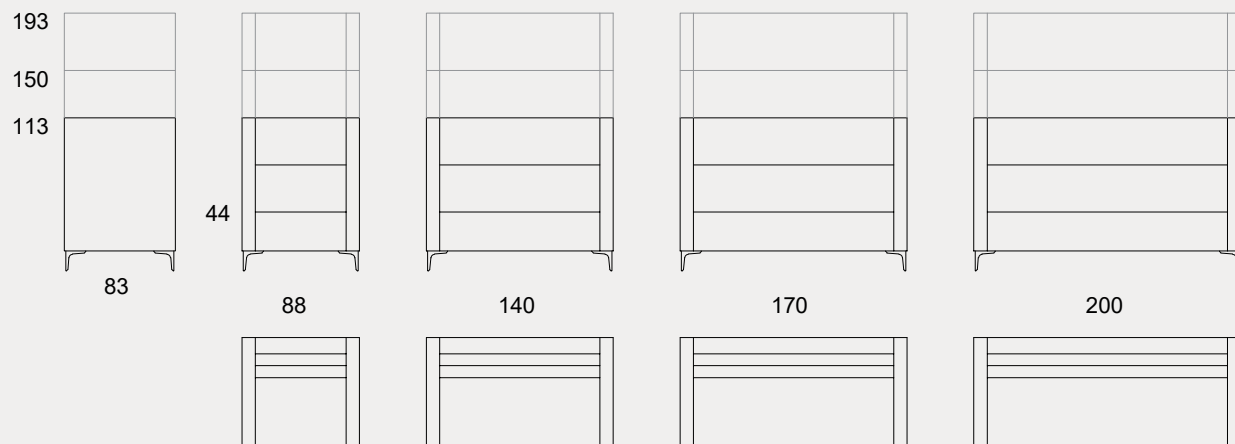

186

cara high

studio deberenn

isolated and relaxed sitting

As designers, we believe that Cara Highline is an absolutely stunning and simple design with a touch to fulfill the trends and privacy solutions with minimal design. The target was for all to feel comfortable at home, close your eyes and have a rest, and so the result was amazing. Straight clear lines define the privacy boundaries so the users are partly isolated from the environment. As part of the Cara family, Cara Highline answers the need for privacy in open areas with a link panel addition. You can be in a lounge space, but still feel alone and comfortable while checking your mail or having a phone call.

With its medium and high options, Highline is a perfect and comfy solution. Make your meetings on the pod table, welcome your guests being isolated from the rest of the surrounding. For enhanced privacy, available as a unit, two or three seats sofa both with standard and L arms, Cara High is the ideal product for the modern working environments where personal touchdown spaces and informal meeting areas are the norm.

Cara High can be used independently to create private spaces in open plan environments, or alongside each other to enhance collaborative working. Its contoured design has been intentionally developed to reduce peripheral vision and external noise. Cara Highline pod table is the last element to bring sofas and link panel together and create a cozy room atmosphere. Cara Highline pod tables welcome you with a wide range of varied sizes.

The brand new member of this family is Cara Extra High which all the sofas can be with L arms or short arms. The perfecting touch of the Cara Extra High is a roof top that instantly turns the sofa, panel and pod table combination into a little room and gives you the perfect privacy.