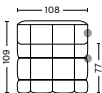

502 | NARROW | LEFT END

DIMENSION

W108 x D109 x H72 cm
Seat H41 cm
W42.52" x D42.91" x H28.35"
Seat H16.14"

SALES QTY.

1 pcs.

PRODUCT STATUS

Order produced

PACKAGING

1 box | 1 pcs.

BOX DIMENSION | WEIGHT

W105 x D116 x H77 cm | 44,00 kg

DESCRIPTION

Fabric group 1
Fabric group 2
Fabric group 3
Fabric group 4
Fabric group 5
Fabric group 6

Black contrast base additional

PRICE

1.413,22
1.528,92
1.644,62
1.694,21
1.867,77
2.776,86

+231,40