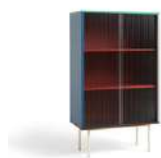

COLOUR CABINET TALL | W. GLASS DOORS

DIMENSION

W75 x D39 x H130 cm
W29.53" x D15.35" x H51.18"

SALES QTY.

1 pcs.

PRODUCT STATUS

Stock item

PACKAGING

3 box | 1 pcs.

BOX DIMENSION | WEIGHT

W67 x D36 x H16 cm | 4 kg
W120 x D88 x H52 cm | 50 kg
W118 x D54 x H10 cm | 13 kg

DESCRIPTION

Multi

PRICE

1.486,78